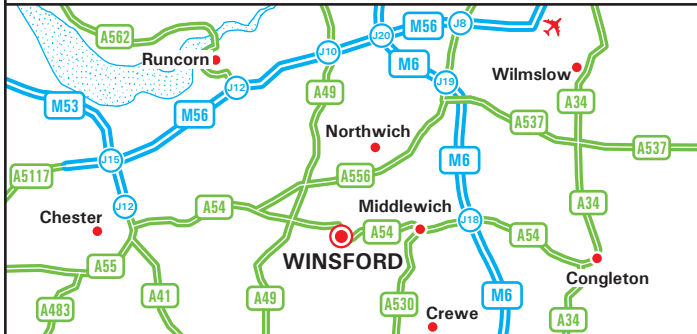

Winsford 15

Business Environment Group

Winsford Industrial Estate
 Winsford, Cheshire CW7 3QP
 Tel: 0870 241 5886

Email: mike.kelly@groundwork.org.uk
www.winsford1-5.co.uk

From M6 coming from the south

- Leave the M6 at junction 18 (signed Middlewich, Northwich and A54).
- Join the A54, following signs for Middlewich and Winsford.
- Remain on the A54 through Middlewich and continue towards Winsford.
- Turn right at the traffic lights onto Road One of Winsford Industrial Estate. (If you pass Winsford Train Station you have gone too far and need to turn around).

From the M6 coming from the north

- Leave the M6 at Junction 19.
- After leaving the motorway, take the third exit from the roundabout and join the A556, continue for approximately 5 miles.
- At the next roundabout, take the second exit onto A556 for 1.5 miles.
- Take the sliproad from A556 following signs for Winsford.
- At the roundabout, take the first exit onto A533.
- At the following roundabout, take the second exit staying on the A533.
- At next roundabout, take the second exit onto Road One of Winsford Industrial Estate.

From the M56

- Leave the M56 at Junction 10 (signed Northwich, Warrington and A49).
- Join the A49 south, and continue for 10.5 miles, until the junction with the A54.
- Turn left onto the A54, following signs for Winsford.
- Continue along the A54 through Winsford Town, following signs for Winsford Train Station.
- At the roundabout for Winsford train station, take the second exit (continuing along the A54).
- Turn left at the traffic lights onto Road One, Winsford Industrial Estate.